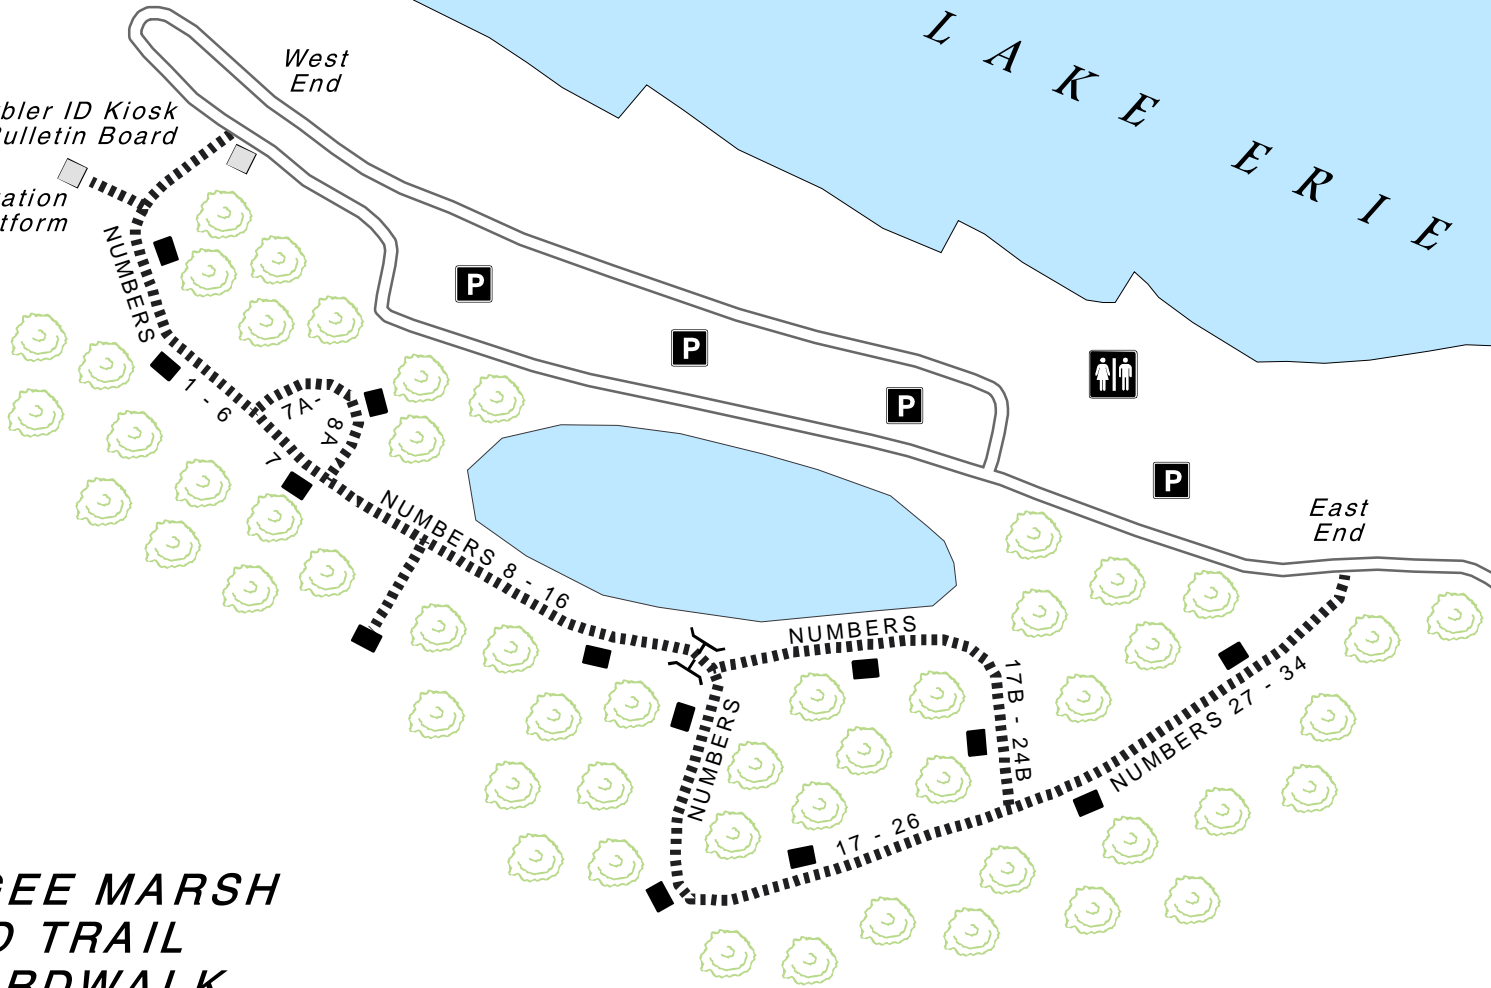

West Sister Island

L A K E E R I E

West End

East End

Warbler ID Kiosk & Bulletin Board

Observation Platform

MAGEE MARSH BIRD TRAIL BOARDWALK

Wheelchair Accessible
Length is 6/10 mile

Numbers are located on top of boardwalk railing

■ = Bench